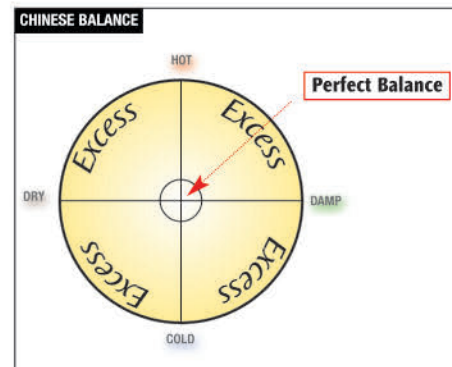

cells grow inefficient, biological processes become sluggish. This triggers discomforts, with the type of discomfort depending on which types of cells are affected.

For over 4000 years, Traditional Chinese Medicine has correlated every type of discomfort with the imbalances that cause them. It has also told us how to resolve these imbalances.

dryness, phlegm, toxins or stagnation build up.

Deficiencies stem from a lack of the vital energies known as Qi (Vitality), Jing (Essence) or Shen (Mind).

Deficiencies and excesses prevent cells from working as they should. As

Naturally, when we experience discomfort, our first thought is relief. But, to truly protect our health, we must pay as much attention to the things that *cause* the discomfort as we do to the discomfort itself. If we have deficiencies, we must nourish the vital energies. If we have excesses, we must cleanse them from the systems they affect. Finally we must restore normal function to the cells those excesses or deficiencies have affected.

Advanced Holistics 4 Way Support Systems provide the world's finest nutraceuticals, to **relieve** discomforts as quickly and completely as possible. They also provide the world's most treasured Superior Tonic Herbs to **nourish** vital energies, and clearing herbs to **cleanse** excesses from the systems they've weakened. Together, all these things **restore** normal function to cells that have been damaged.

Relieve. Nourish. Cleanse. Restore. The four steps required for the complete resolution of any health challenge.

*Advanced Holistics 4 Way Support Systems...
The only supplements that work in all four ways.*