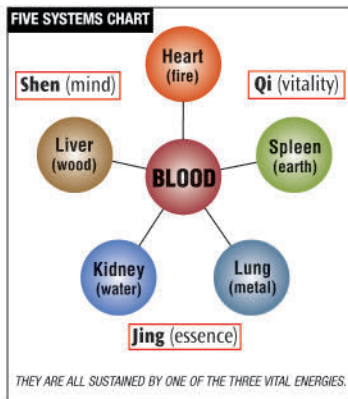

The chart that follows identifies the things we must address to fully support healthy sexual function and interest, and the systems that control them. Beneath each heading is a list of the factors that serve that function.

Note: Because 4 Way Virility Support System reflects the collective wisdom of many holistic traditions, you may be unfamiliar with some of its ingredients. But, these ingredients have been shown, through 4000 years of use, to be ideal for the purposes they serve.

RELIEVE • NOURISH • CLEANSE • RESTORE

Advanced Holistics 4-Way Virility Support System

TESTOSTERONE DEFICIENCY	WEAK STAGNANT BLOOD	COLDNESS AND DAMPNESS	KIDNEY WEAKNESS	DEPLETED KIDNEY "YANG"	DEPLETED KIDNEY "ESSENCE"
Tribulus	Rehmannia, Lycii Fruit	Gentiana	Epimedium	Epimedium	Rehmannia
Maca	Discorea, Astragalus	Panax Ginseng	Eucommia	Eucommia	Epimedium
Muira Puama	L-Arginine	Cinammon Bark	Cistanche	Cinammon Bark, Panax Ginseng	Eucommia
Eurycoma Longifolia	L-Histidine	Cistanche, Cuscuta Seed	Discorea	Cistanche, Cuscuta Seed	Schizandra

Polypala connects Heart and Kidney Systems. Pfaffia paniculata complements other tonics. Epimedium stimulates sensory nerves associated with sexual desire.

PERFECT BALANCE = PERFECT HEALTH

Why Holistic is Vital.